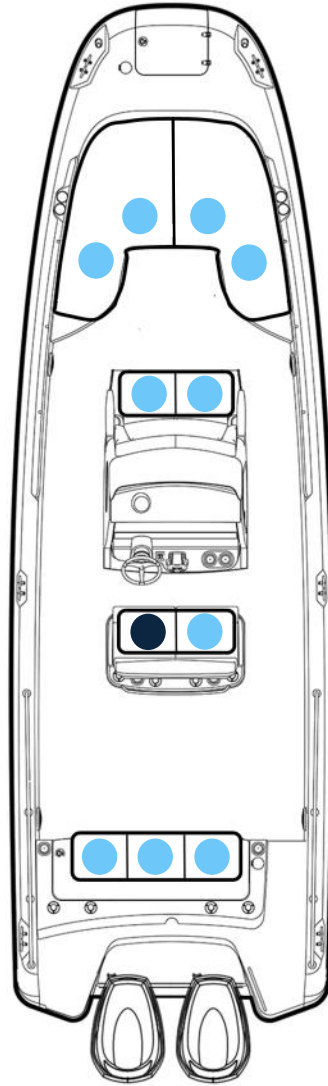

Exuma Tour from Nassau by Plane

Boat Tour Fleet

32ft
14 Adults

27ft
10 Adults

25ft
6 Adults

17ft
3 Adults
Private Tours Only