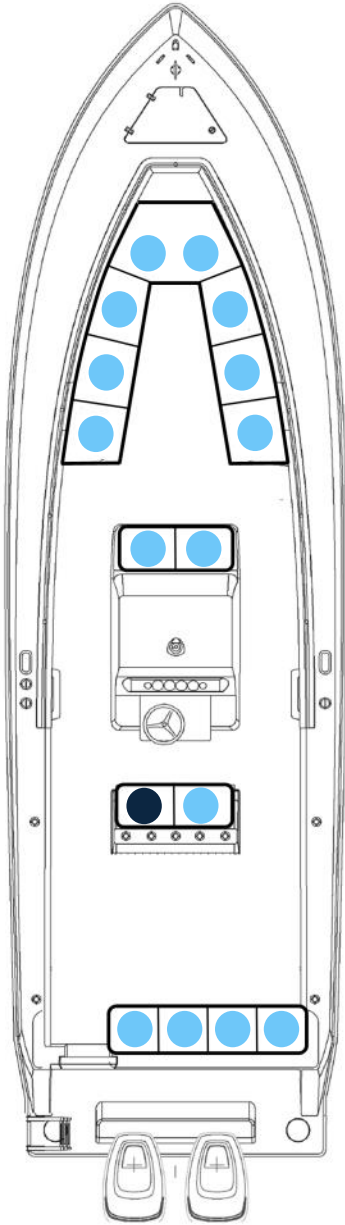

Exuma Tour from Nassau by Plane

Boat Tour Fleet

32ft
14 Adults

27ft
10 Adults

25ft
6 Adults

17ft
3 Adults
Private Tours Only