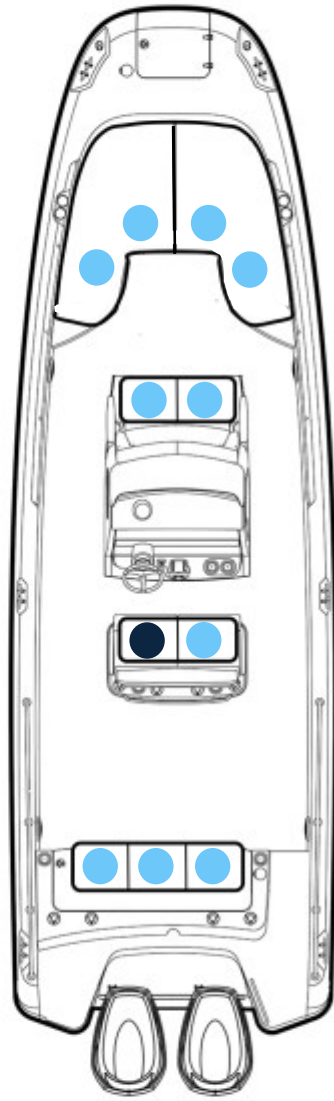

Exuma Tour from Nassau by Plane

Boat Tour Fleet

32ft
14 Adults

27ft
10 Adults

25ft
6 Adults

19ft
6 Adults

17ft
3 Adults
Private Tours Only