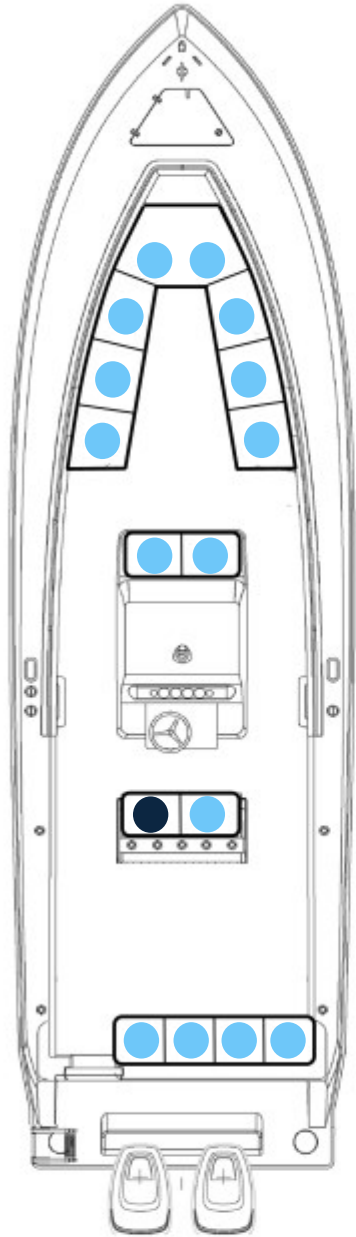

Exuma Tour from Nassau by Plane

Boat Tour Fleet

32ft
14 Adults

27ft
10 Adults

25ft
6 Adults

19ft
6 Adults

17ft
3 Adults
Private Tours Only